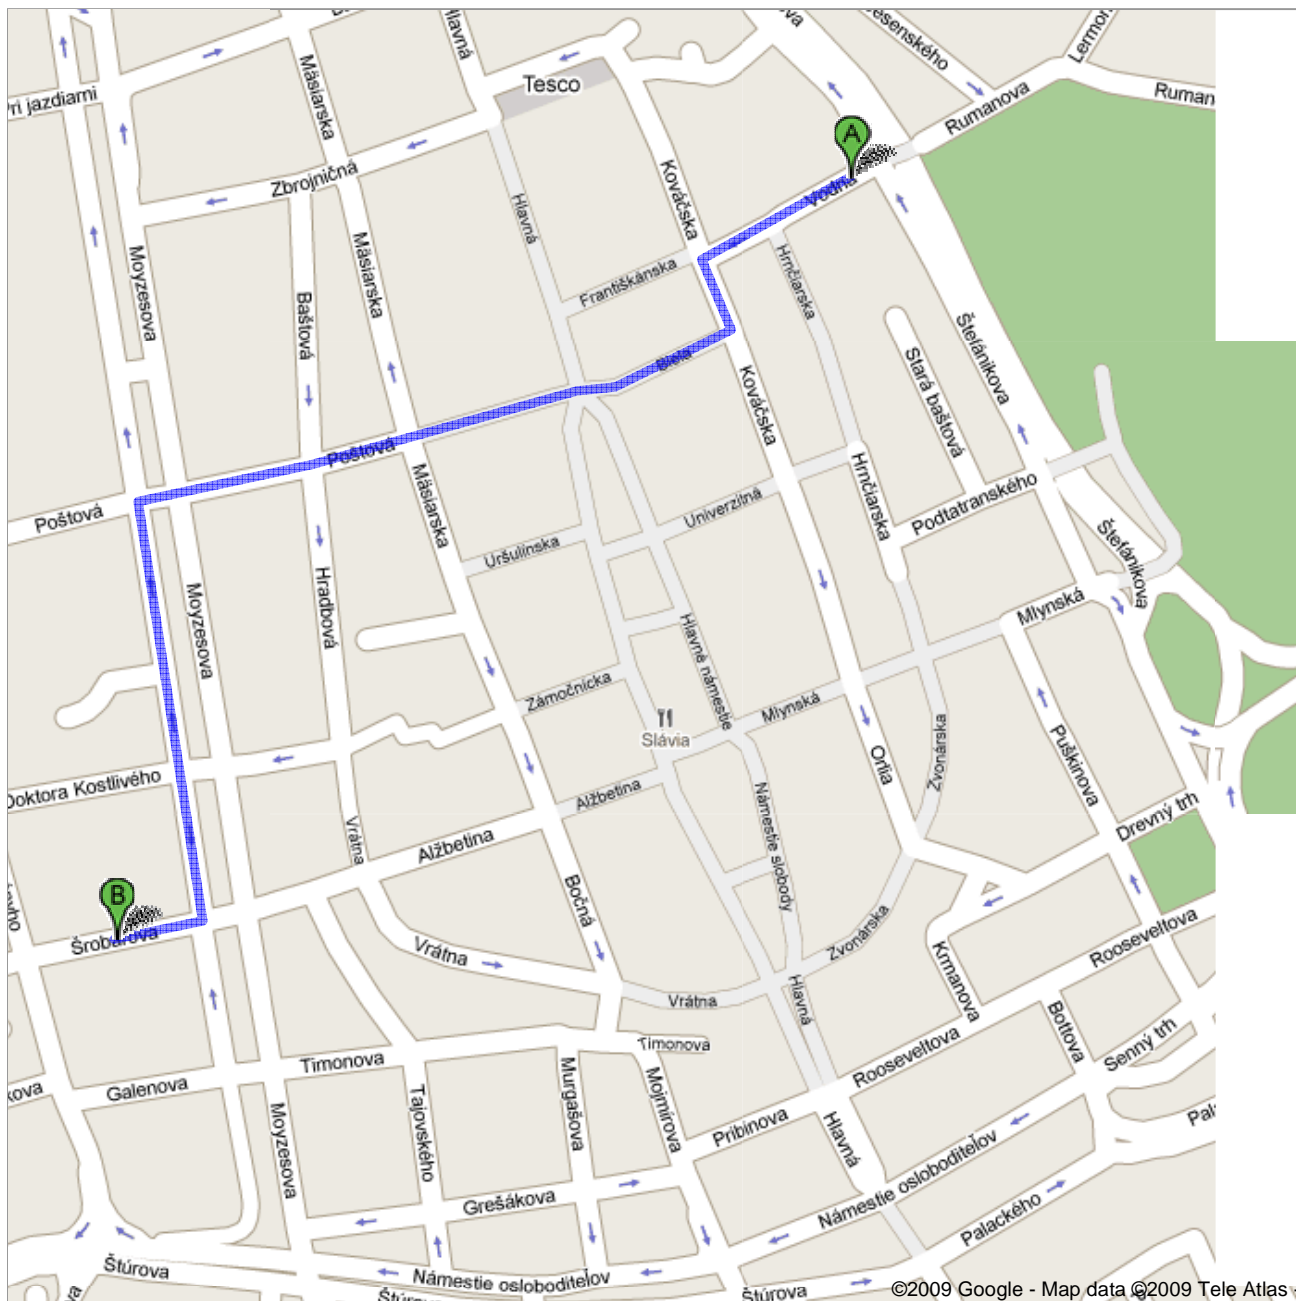

Directions to Šrobárova 2, Košice, Slovakia
1.2 km – about 14 mins

Save trees. Go green!

Download Google Maps on your phone at google.com/gmm

Walking directions are in beta.

Use caution – This route may be missing sidewalks or pedestrian paths.

 GOLDEN ROYAL S.R.O. KOŠICE
Vodná 8, Košice, Košice, Slovakia - 055 623 17 85

- | | |
|---|---------------------------|
| 1. Head southwest on Vodná toward Hrnčiarska
About 2 mins | go 0.1 km
total 0.1 km |
|  2. Turn left at Kováčska | go 65 m
total 0.2 km |
|  3. Turn right at Biela
About 2 mins | go 0.1 km
total 0.4 km |
| 4. Continue on Poštová
About 4 mins | go 0.4 km
total 0.7 km |
|  5. Turn left toward Šrobárova
About 4 mins | go 0.4 km
total 1.1 km |
|  6. Turn right at Šrobárova
Destination will be on the right
About 1 min | go 77 m
total 1.2 km |

 Šrobárova 2, Košice, Slovakia

These directions are for planning purposes only. You may find that construction projects, traffic, weather, or other events may cause conditions to differ from the map results, and you should plan your route accordingly. You must obey all signs or notices regarding your route.

Map data ©2009 Tele Atlas