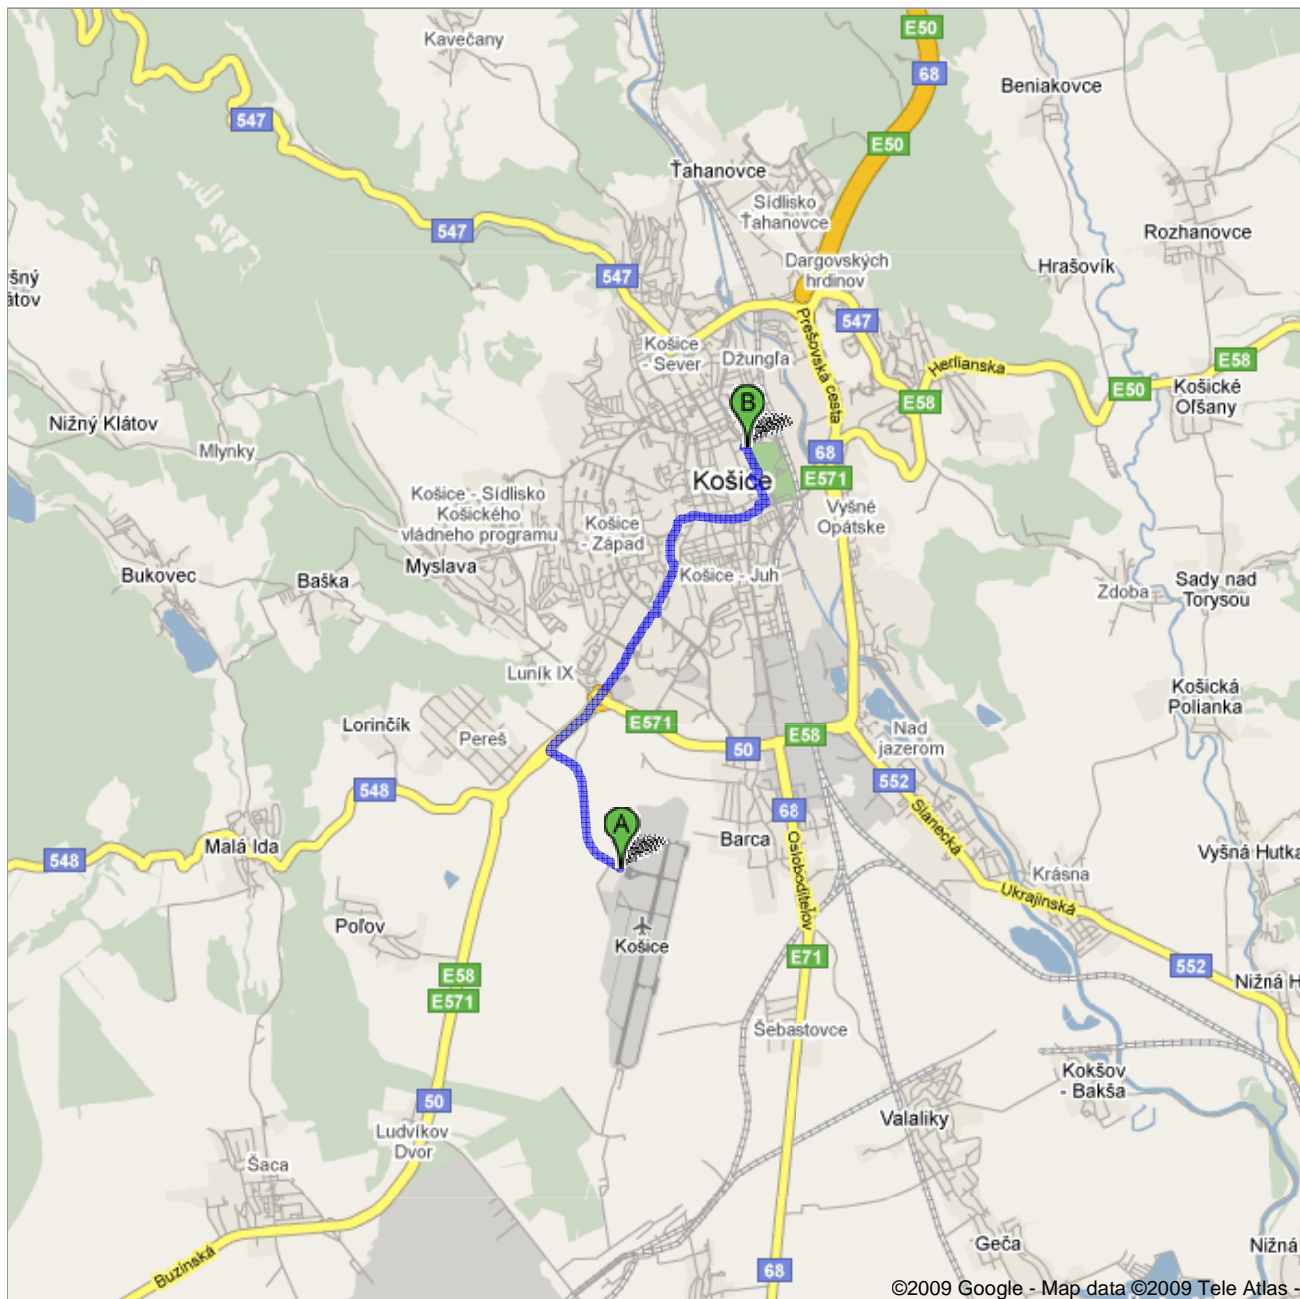

Directions to GOLDEN ROYAL S.R.O. KOŠICE

Vodná 8, Košice, Slovakia

8.0 km – about 16 mins

Save trees. Go green!

Download Google Maps on your phone at google.com/gmm

 Košice, Slovakia

	1. Head northwest About 4 mins	go 2.1 km total 2.1 km
	2. Slight right at Route 50/E571/E58 About 1 min	go 1.0 km total 3.1 km
	3. Continue on Moldavská cesta About 1 min	go 0.7 km total 3.8 km
	4. Slight right to stay on Moldavská cesta	go 0.3 km total 4.0 km
	5. Continue straight to stay on Moldavská cesta Go through 1 roundabout About 2 mins	go 1.0 km total 5.0 km
	6. Continue on Štúrova About 3 mins	go 1.7 km total 6.8 km
	7. Continue on Palackého	go 0.2 km total 6.9 km
	8. Turn left to stay on Palackého	go 59 m total 7.0 km
	9. Take the 1st right toward Puškinova	go 0.1 km total 7.1 km
	10. Continue straight onto Puškinova	go 71 m total 7.2 km
	11. Continue on Drevný trh	go 86 m total 7.3 km
	12. Continue on Puškinova	go 0.2 km total 7.5 km
	13. Turn right at Mlynská	go 75 m total 7.6 km
	14. Take the 1st left onto Štefánikova About 1 min	go 0.4 km total 8.0 km
	15. Take the 2nd left onto Vodná Destination will be on the right	go 26 m total 8.0 km

 GOLDEN ROYAL S.R.O. KOŠICE
Vodná 8, Košice, Slovakia

These directions are for planning purposes only. You may find that construction projects, traffic, weather, or other events may cause conditions to differ from the map results, and you should plan your route accordingly. You must obey all signs or notices regarding your route.

Map data ©2009 Tele Atlas